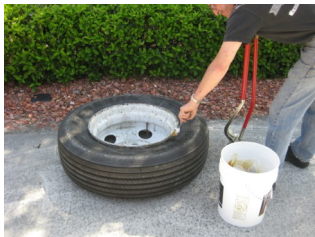

## 71050 Demount Instructions

**1. Remove valve core, break tire beads, lubricate well.**

**2. Kick tool between bead and rim**

**3. Pull handle across wheel to opposite side to demount top bead. (see figures below)**