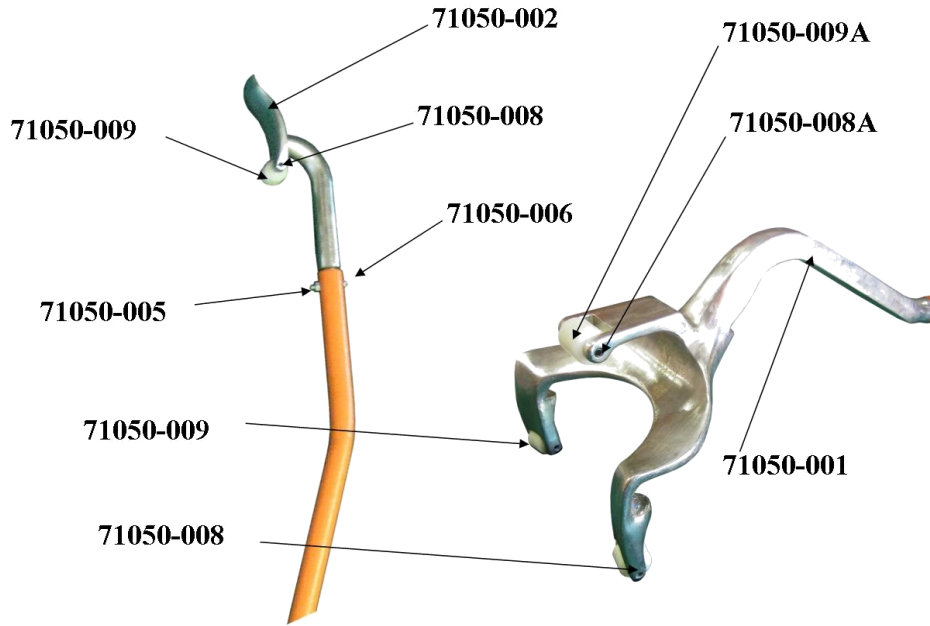

Part #	Description	QTY (Needed)
71050-001	Dismount Head Only	1
71050-002	Mount Head Only	1
71050-005	Handle Nut	1
71050-006	Handle Screw	1
71050-008	Pin for Roller	3
71050-008A	Pin for Center Dismount Head Roller	1
71050-009	Roller for Mount/Dismount Head	3
71050-009A	Center Roller for Mount/Dismount Head	1

2347 Circuit Way, Brooksville, Florida, USA 34604

Phone: (+1) 352-799-1111 Toll Phone: (+1) 877-775-4AME (4263)

Fax: (+1) 352-799-1112 E-mail: sales@ameintl.net www.ameintl.net